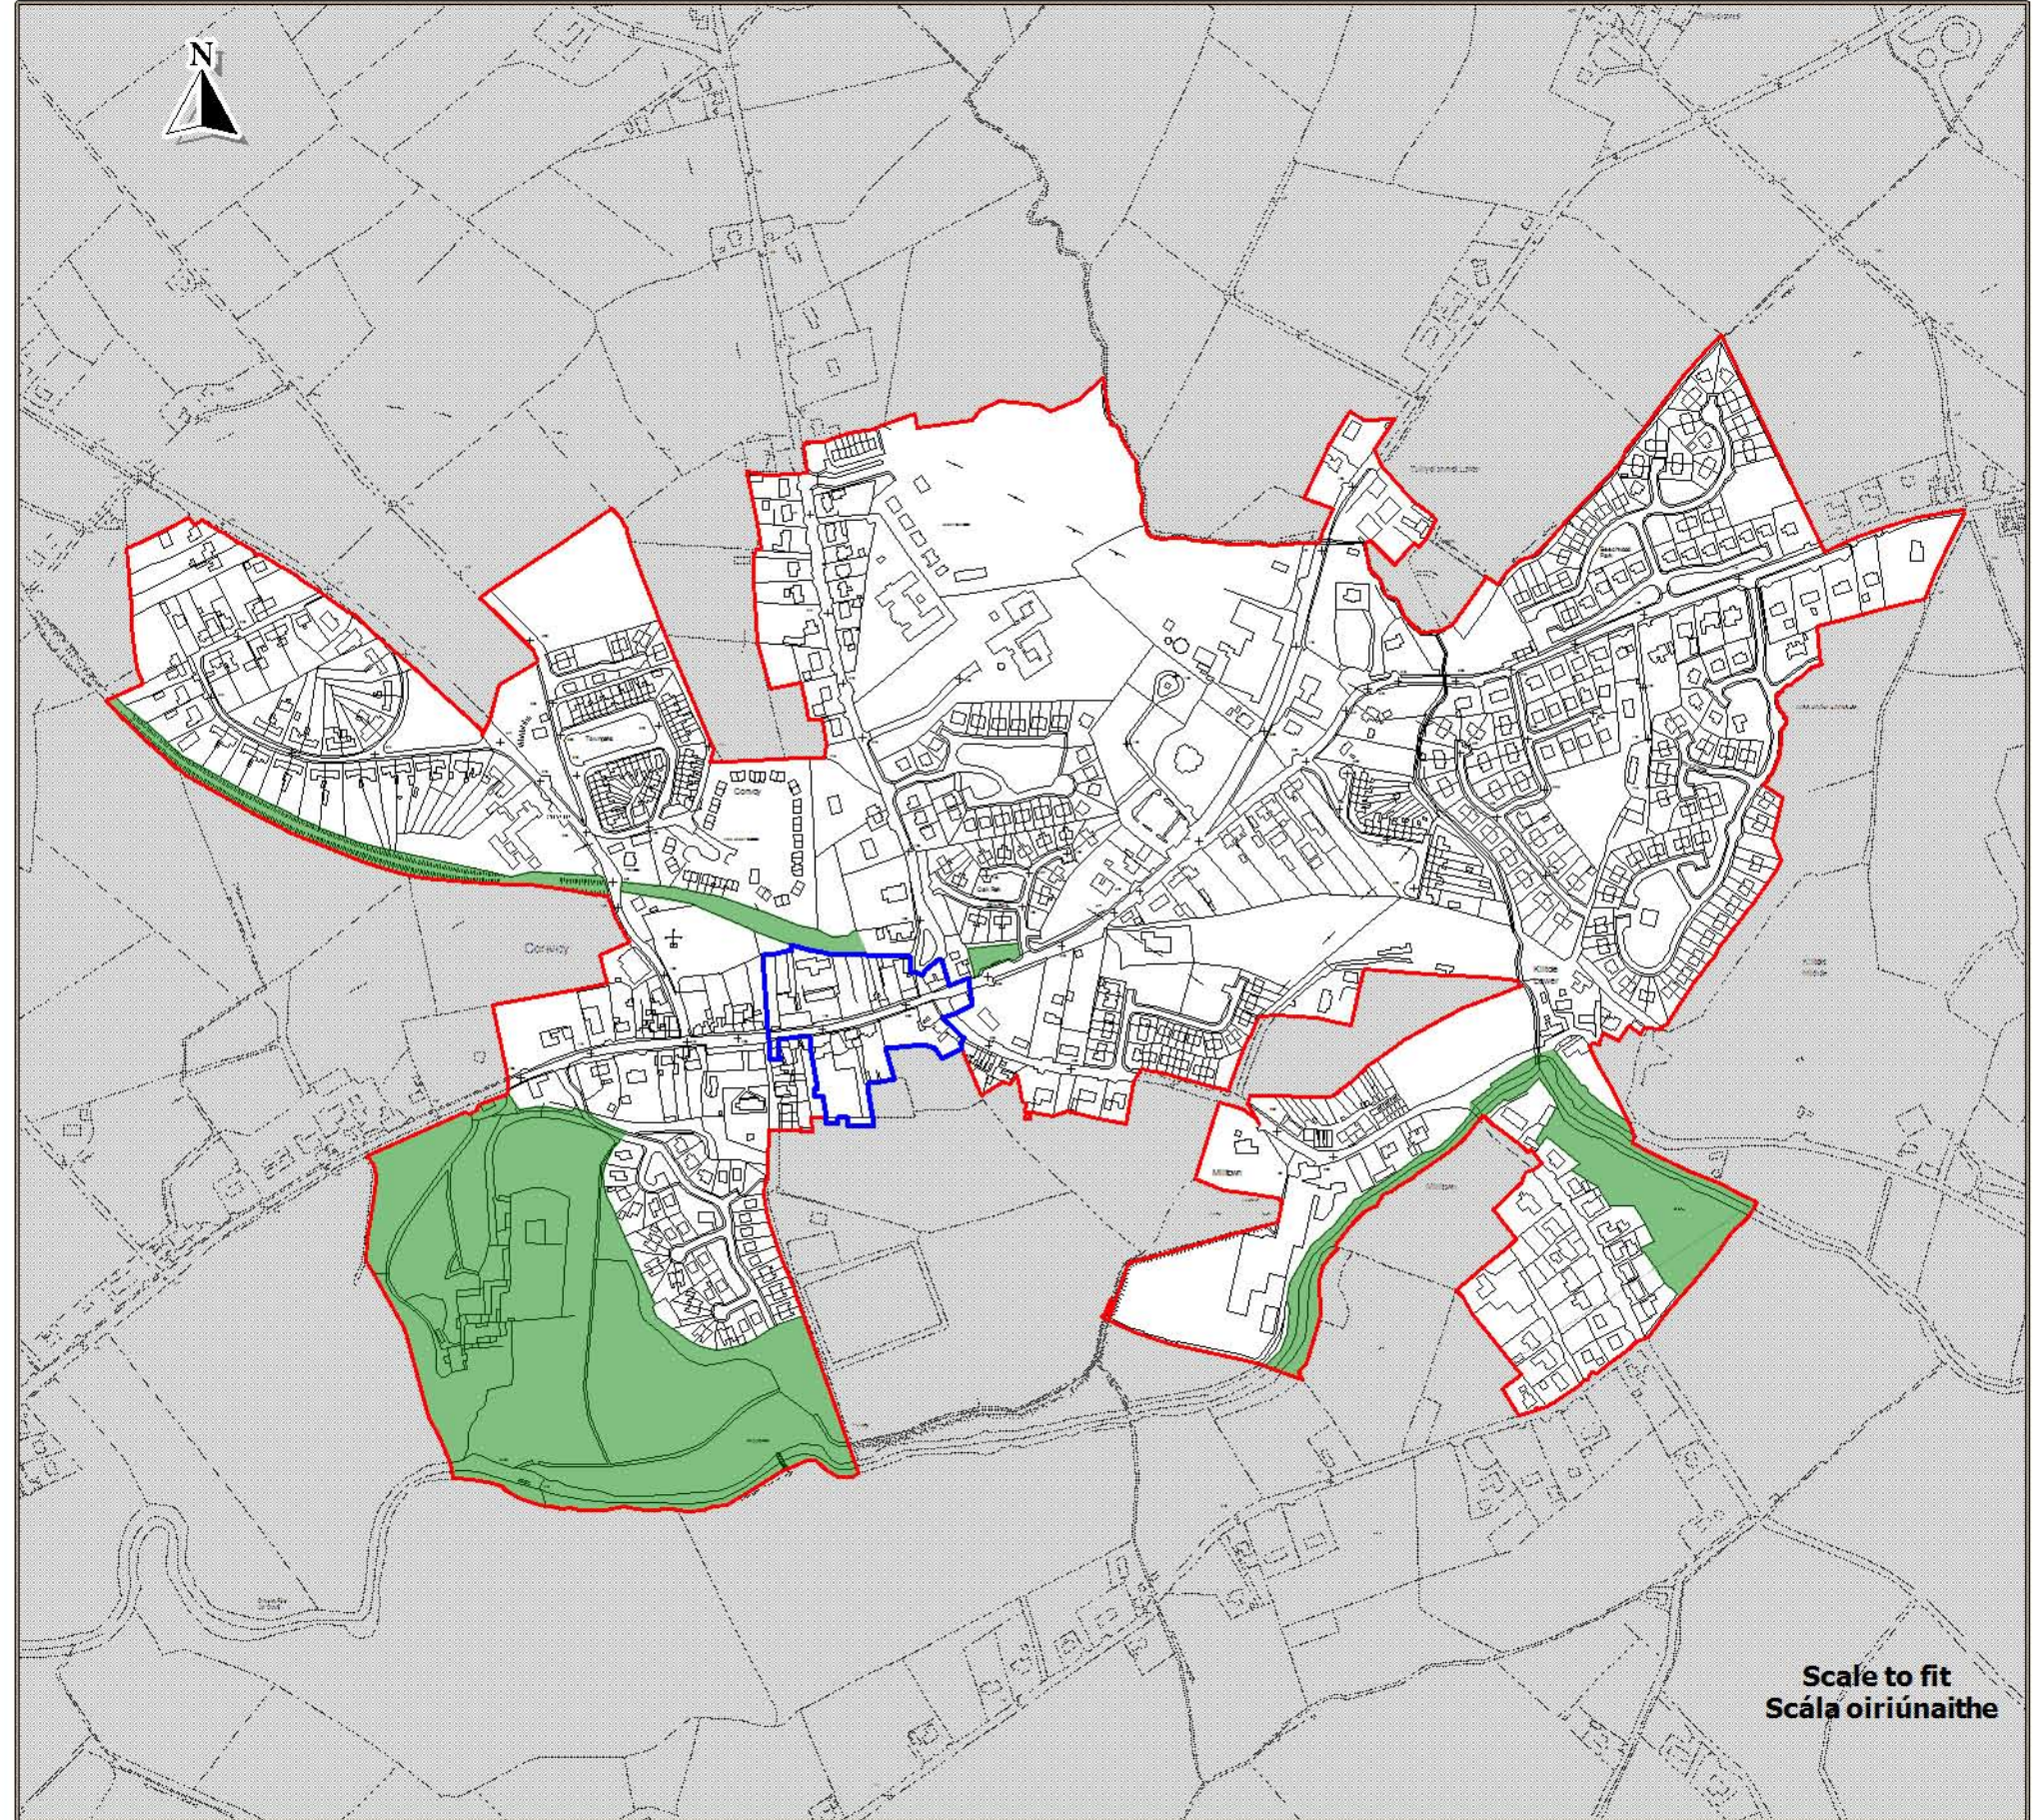

**Draft County Donegal
Development Plan
2018 - 2024**

**Dréacht Plean Forbartha
Contae Dhún na nGall
2018 - 2024**

layer 3 - Map 15.32
Sraith 3 - Léarscáil 15.32

**Convoy
Conmhaigh**

Settlement Framework
Creat Lonnaíochta

- Settlement Envelopes
  Imchlúdaigh Lonnaíochta
- Town Centre
  Lár an Bhaile
- Amenity Areas
  Limistéir Thaitneamhachta

Source - Donegal County Council
Foinse - Comhairle Chontae Dhún na nGall

Ordnance Survey Ireland data reproduced under OSI Licence Number 2017/02/CCMA/Donnegal County Council. Unauthorised reproduction infringes Ordnance Survey Ireland and Government of Ireland copyright. Ordnance Survey Ireland, 2017. Donegal County Council, 2017.

Sonraí de chuid Shuirbhíreachaí Ordánais Éireann arna atáirgeadh faoi Uimhir Cheadúnais SOÉ 2017/02/CCMA Comhairle Contae Dhún na nGall. Má dhéantar é seo a atáirgeadh gan údarás, sáróidh sé cóipcheart Shuirbhíreachaí Ordánais Éireann agus Rialtas na hÉireann. Shuirbhíreachaí Ordánais Éireann, 2017. Comhairle Contae Dhún na nGall, 2017.